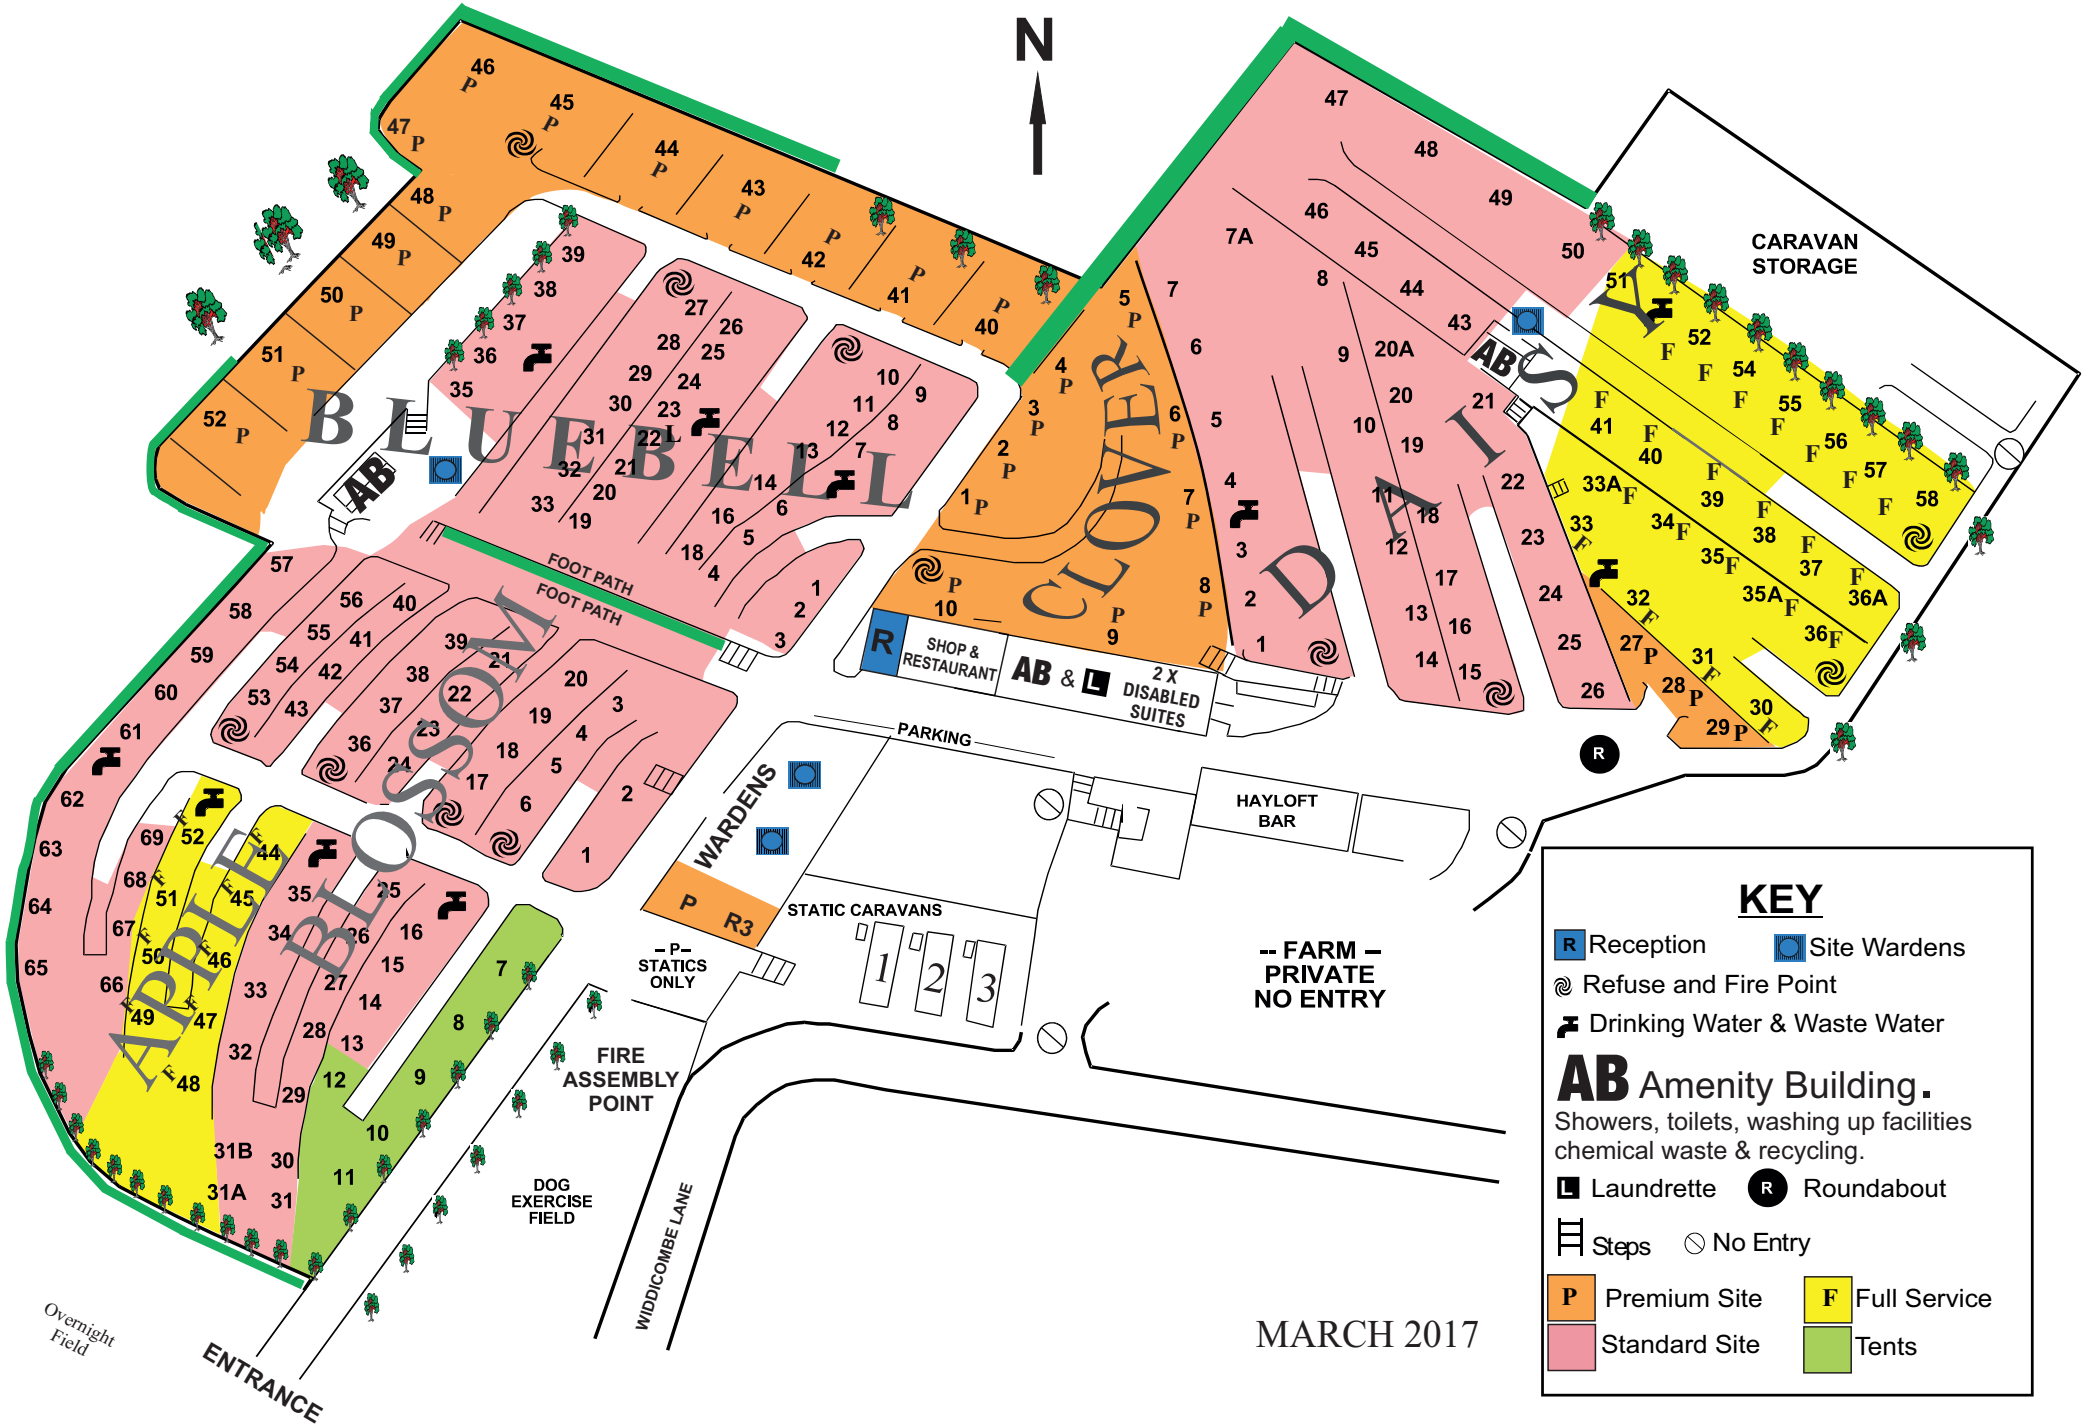

WIDDICOMBE FARM SITE PLAN

MARCH 2017